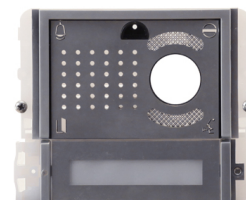

DATA SHEET

COD. 33411M

IKALL METAL VIDEO MODULE - 1 BUTTON

Module designed for audio/video speaker unit, with stainless steel finish. Nameplates with LED lighting (options: blue, white or off). To be fitted with a suitable video entry speaker unit depending on the cabling system used. Dimensions 112x89.5x32 mm.

General specifications

Backlighting colour: LED BLUE / WHITE / OFF

Hardware specifications

Vandal Resistant IK: No

DDE function: Yes

Total buttons: 1

General info

Product height (mm): 89,5

Product width (mm): 112

Product depth (mm): 32

Product colour: BLACK RAL9005

Operating temperature (°C): -25/55

Intrastat code: 8517709000

Compatibility

Simplebus Top system: Yes

Simplebus Color system: Yes

Simplebus 2 system: Yes

Vip system: Yes

Traditional system: Yes

Mounting/Installation

Flush-mounted: Yes

Wall-mounted: Yes

Audio/video specifications

Audio system: No